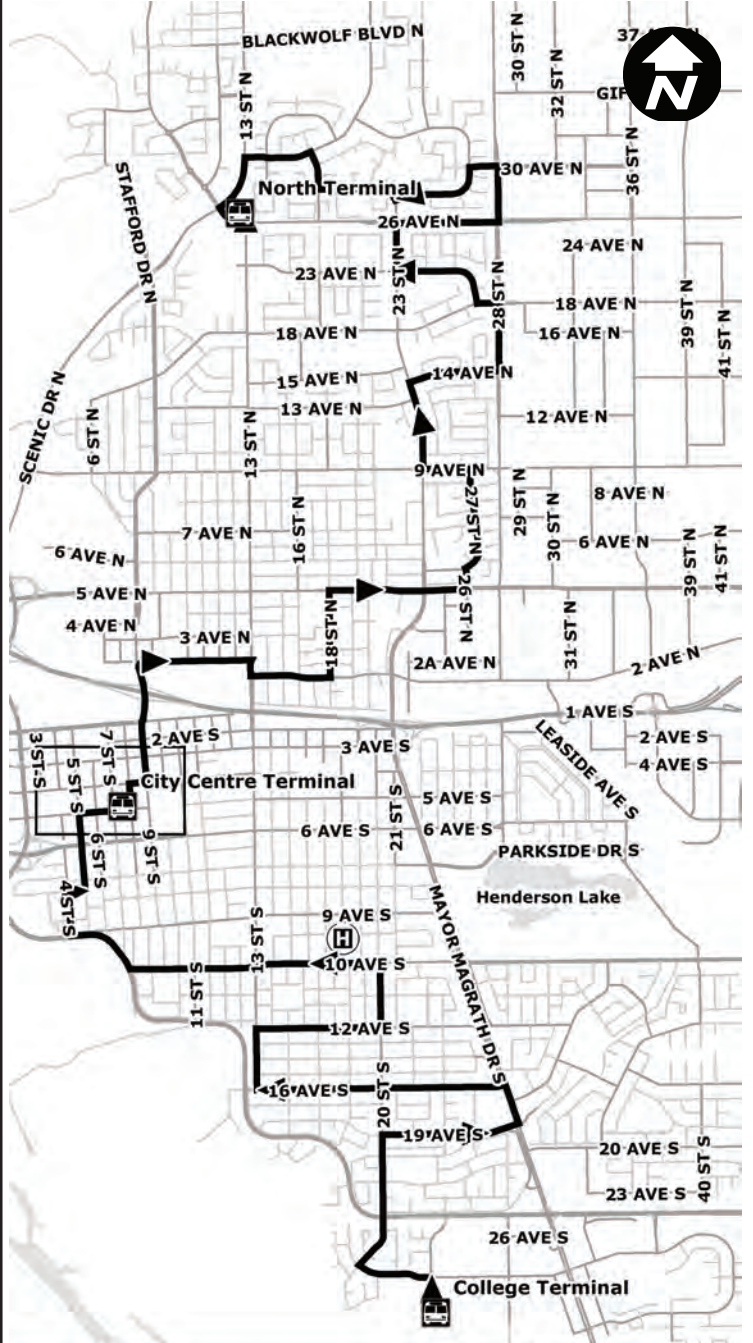

22N Park Meadows

22N Uplands

City Centre Inset Map

City Centre Inset Map

22N Park Meadows/Uplands

Monday - Friday						
College Terminal	16 Ave & 15 St S	4 St & Scenic Dr S	City Centre	5 Ave & 18 St N	Meadowlark Blvd N	North Terminal
22 Northbound Park Meadows						
-	-	-	6:00	6:10	6:20	6:30
6:00	6:10	6:20	6:30	6:40	6:50	7:00
6:30	6:40	6:50	7:00	7:10	7:20	7:30
7:00	7:10	7:20	7:30	7:40	7:50	8:00
7:30	7:40	7:50	8:00	8:10	8:20	8:30
8:00	8:10	8:20	8:30	8:40	8:50	9:00
8:30	8:40	8:50	9:00	9:10	9:20	9:30
9:00	9:10	9:20	9:30	9:40	9:50	10:00
9:30	9:40	9:50	10:00	10:10	10:20	10:30
10:00	10:10	10:20	10:30	10:40	10:50	11:00
10:30	10:40	10:50	11:00	11:10	11:20	11:30
11:00	11:10	11:20	11:30	11:40	11:50	12:00
11:30	11:40	11:50	12:00	12:10	12:20	12:30
12:00	12:10	12:20	12:30	12:40	12:50	13:00
12:30	12:40	12:50	13:00	13:10	13:20	13:30
13:00	13:10	13:20	13:30	13:40	13:50	14:00
13:30	13:40	13:50	14:00	14:10	14:20	14:30
14:00	14:10	14:20	14:30	14:40	14:50	15:00
14:30	14:40	14:50	15:00	15:10	15:20	15:30
15:00	15:10	15:20	15:30	15:40	15:50	16:00
15:30	15:40	15:50	16:00	16:10	16:20	16:30
16:00	16:10	16:20	16:30	16:40	16:50	17:00
16:30	16:40	16:50	17:00	17:10	17:20	17:30
17:00	17:10	17:20	17:30	17:40	17:50	18:00
17:30	17:40	17:50	18:00	18:10	18:20	18:30
*Serviced by 22 Northbound Uplands						
18:00	18:10	18:20	18:30	18:40	18:50	19:00
18:30	18:40	18:50	19:00	19:10	19:20	19:30
19:00	19:10	19:20	19:30	19:40	19:50	20:00
19:30	19:40	19:50	20:00	20:10	20:20	20:30
20:00	20:10	20:20	20:30	20:40	20:50	21:00
20:30	20:40	20:50	21:00	21:10	21:20	21:30
21:00	21:10	21:20	21:30	21:40	21:50	22:00
21:30	21:40	21:50	22:00	22:10	22:20	22:30
22:30	22:40	22:50	23:00	23:10	23:20	23:30
23:30	23:40	23:50	0:00	-	-	-