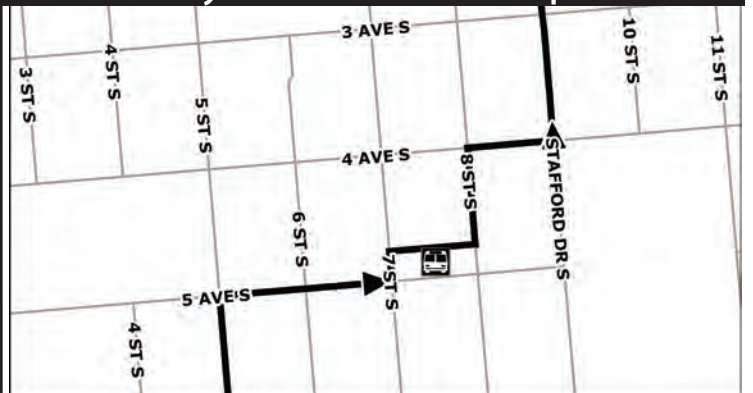

22N Park Meadows

22N Uplands

City Centre Inset Map

City Centre Inset Map

22N Park Meadows/Uplands

Monday - Friday						
College Terminal	16 Ave & 15 St S	4 St & Scenic Dr S	City Centre	5 Ave & 18 St N	Meadowlark Blvd N	North Terminal
22 Northbound Park Meadows						
-	-	-	6:00	6:10	6:20	6:30
6:00	6:10	6:20	6:30	6:40	6:50	7:00
6:30	6:40	6:50	7:00	7:10	7:20	7:30
7:00	7:10	7:20	7:30	7:40	7:50	8:00
7:30	7:40	7:50	8:00	8:10	8:20	8:30
8:00	8:10	8:20	8:30	8:40	8:50	9:00
8:30	8:40	8:50	9:00	9:10	9:20	9:30
9:00	9:10	9:20	9:30	9:40	9:50	10:00
9:30	9:40	9:50	10:00	10:10	10:20	10:30
10:00	10:10	10:20	10:30	10:40	10:50	11:00
10:30	10:40	10:50	11:00	11:10	11:20	11:30
11:00	11:10	11:20	11:30	11:40	11:50	12:00
11:30	11:40	11:50	12:00	12:10	12:20	12:30
12:00	12:10	12:20	12:30	12:40	12:50	13:00
12:30	12:40	12:50	13:00	13:10	13:20	13:30
13:00	13:10	13:20	13:30	13:40	13:50	14:00
13:30	13:40	13:50	14:00	14:10	14:20	14:30
14:00	14:10	14:20	14:30	14:40	14:50	15:00
14:30	14:40	14:50	15:00	15:10	15:20	15:30
15:00	15:10	15:20	15:30	15:40	15:50	16:00
15:30	15:40	15:50	16:00	16:10	16:20	16:30
16:00	16:10	16:20	16:30	16:40	16:50	17:00
16:30	16:40	16:50	17:00	17:10	17:20	17:30
17:00	17:10	17:20	17:30	17:40	17:50	18:00
17:30	17:40	17:50	18:00	18:10	18:20	18:30
*Serviced by 22 Northbound Uplands						
18:00	18:10	18:20	18:30	18:40	18:50	19:00
18:30	18:40	18:50	19:00	19:10	19:20	19:30
19:00	19:10	19:20	19:30	19:40	19:50	20:00
19:30	19:40	19:50	20:00	20:10	20:20	20:30
20:00	20:10	20:20	20:30	20:40	20:50	21:00
20:30	20:40	20:50	21:00	21:10	21:20	21:30
21:00	21:10	21:20	21:30	21:40	21:50	22:00
21:30	21:40	21:50	22:00	22:10	22:20	22:30
22:30	22:40	22:50	23:00	23:10	23:20	23:30
23:30	23:40	23:50	0:00	-	-	-