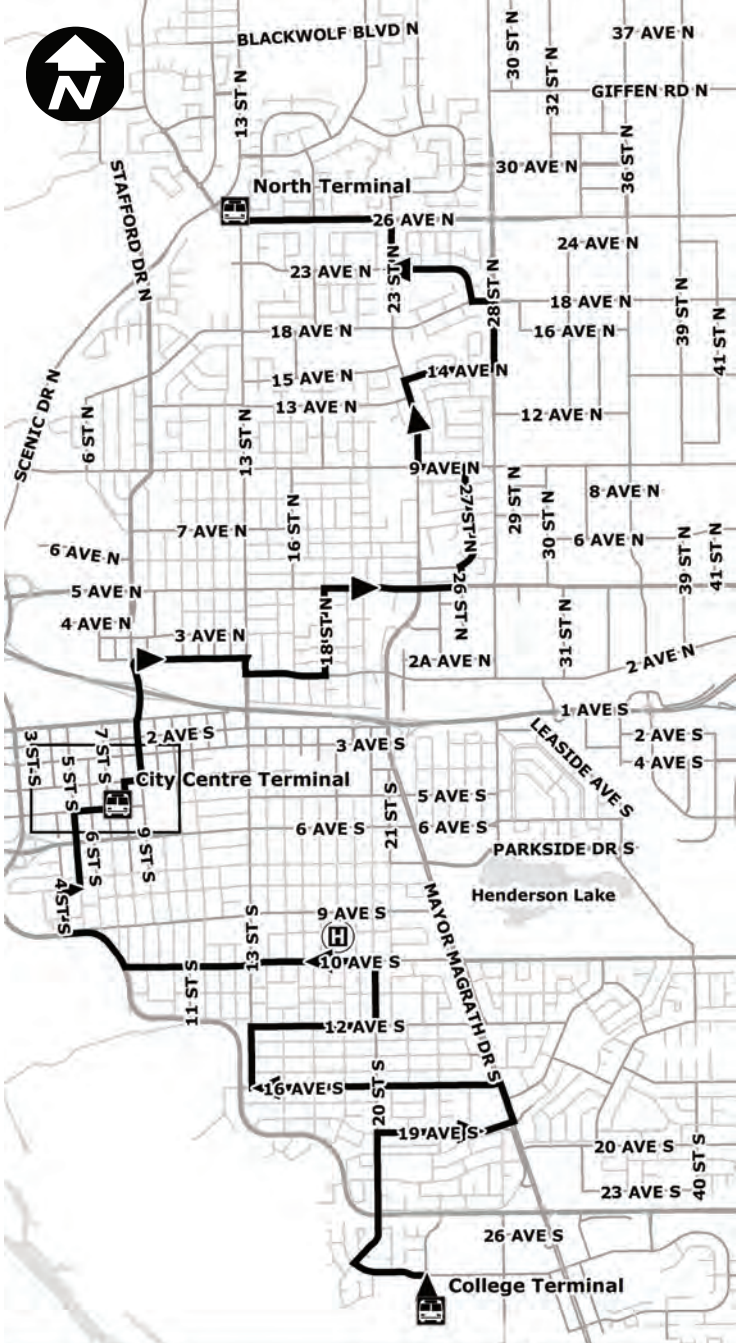

22N Park Meadows

22N Uplands

City Centre Inset Map

City Centre Inset Map

22N Park Meadows/Uplands

Monday - Friday						
College Terminal	16 Ave & 15 St S	4 St & Scenic Dr S	City Centre	5 Ave & 18 St N	Meadowlark Blvd N	North Terminal
22 Northbound Park Meadows						
-	-	-	6:00	6:10	6:20	6:30
6:00	6:10	6:20	6:30	6:40	6:50	7:00
6:30	6:40	6:50	7:00	7:10	7:20	7:30
7:00	7:10	7:20	7:30	7:40	7:50	8:00
7:30	7:40	7:50	8:00	8:10	8:20	8:30
8:00	8:10	8:20	8:30	8:40	8:50	9:00
8:30	8:40	8:50	9:00	9:10	9:20	9:30
9:00	9:10	9:20	9:30	9:40	9:50	10:00
9:30	9:40	9:50	10:00	10:10	10:20	10:30
10:00	10:10	10:20	10:30	10:40	10:50	11:00
10:30	10:40	10:50	11:00	11:10	11:20	11:30
11:00	11:10	11:20	11:30	11:40	11:50	12:00
11:30	11:40	11:50	12:00	12:10	12:20	12:30
12:00	12:10	12:20	12:30	12:40	12:50	13:00
12:30	12:40	12:50	13:00	13:10	13:20	13:30
13:00	13:10	13:20	13:30	13:40	13:50	14:00
13:30	13:40	13:50	14:00	14:10	14:20	14:30
14:00	14:10	14:20	14:30	14:40	14:50	15:00
14:30	14:40	14:50	15:00	15:10	15:20	15:30
15:00	15:10	15:20	15:30	15:40	15:50	16:00
15:30	15:40	15:50	16:00	16:10	16:20	16:30
16:00	16:10	16:20	16:30	16:40	16:50	17:00
16:30	16:40	16:50	17:00	17:10	17:20	17:30
17:00	17:10	17:20	17:30	17:40	17:50	18:00
17:30	17:40	17:50	18:00	18:10	18:20	18:30
*Serviced by 22 Northbound Uplands						
18:00	18:10	18:20	18:30	18:40	18:50	19:00
18:30	18:40	18:50	19:00	19:10	19:20	19:30
19:00	19:10	19:20	19:30	19:40	19:50	20:00
19:30	19:40	19:50	20:00	20:10	20:20	20:30
20:00	20:10	20:20	20:30	20:40	20:50	21:00
20:30	20:40	20:50	21:00	21:10	21:20	21:30
21:00	21:10	21:20	21:30	21:40	21:50	22:00
21:30	21:40	21:50	22:00	22:10	22:20	22:30
22:30	22:40	22:50	23:00	23:10	23:20	23:30
23:30	23:40	23:50	0:00	-	-	-